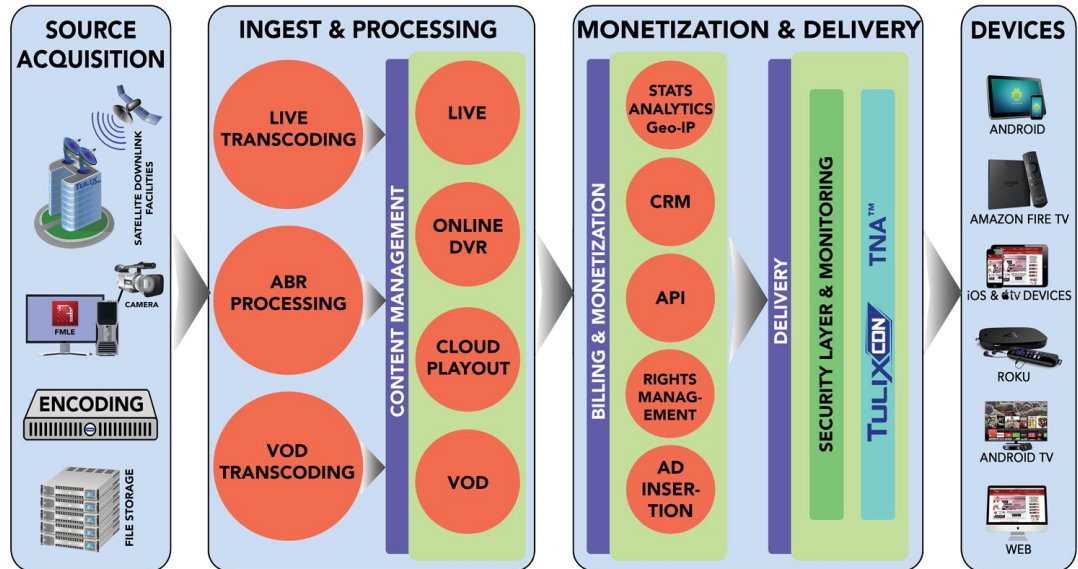

OTT and IPTV Service Operators

Monetize your streamed content on all devices using Tulix's End-To-End OTT and IPTV Streaming Solution. Whether you deliver content over the internet (OTT) or via a closed network (IPTV), we can help you generate subscription and pay-per-view revenue from live, linear, DVR, and VOD content. Start your own pay-TV business or create your own subscription VOD service. All you need is the content, we provide the solution to help you stream and monetize it.

Components

Satellite Head-End: Tulix operates satellite head-ends in three different countries, which lets us capture a variety of broadcast sources and convert them to streaming formats for distribution via an IPTV service.

Global Stream Delivery: All of your live, linear, DVR, and VOD content is delivered via Tulix's Video Delivery Network (VDN), engineered to provide the best possible live streaming experience along the world's fastest backbones using route optimization technology.

Stream Security and GeoIP: Protect your content from theft using token authentication security on Tulix's TNA streaming platform, compatible with all devices. Restrict access to your content to specific geographic locations. We can also help you integrate your DRM/security solution of choice.